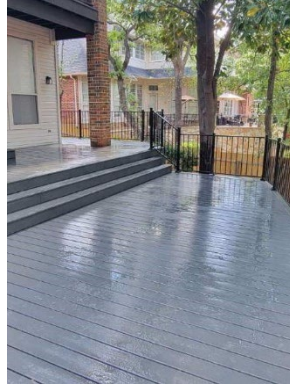

DECK OPTIONS – Finishes for wood & composite decks

- Cedar & Trex Decking
- Cedar stain colors
- Treated pine stain colors
- Composite materials

FlagScaping LLC
2140 E Southlake Blvd
Ste L456
Southlake, TX 76092
(817) 997-4859

Cedar & Trex Decking

Trex

Cedar Stains