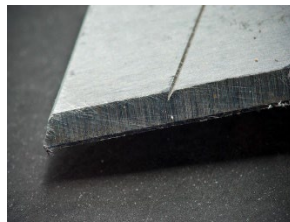

Stone Patterns

Rows

Mixed

Random

Ledgestone

Chopped Stone (colors vary)

Oklahoma

Silvermist

Austin

Ledgestone (upgrade)

Lueder Slabs (colors vary)

Gray

Tan/Buff

Ask us about availability & pricing of other premium Lueders & Façade Stone:

[Slabs Products](http://SlabsProducts.com) | [Oldcastle APG, a CRH Company](http://OldcastleAPG.com)
jewellcp.com

Lueder Edge Finish

Chopped

Saw-Cut

GRILL STATION TREATMENTS

- Stone patterns
- Veneers
- Lueder edge finish
- Granite edge finish
- Bar/backsplash adder

FlagScaping LLC
2140 E Southlake Blvd
Ste L456
Southlake, TX 76092
(817) 997-4859