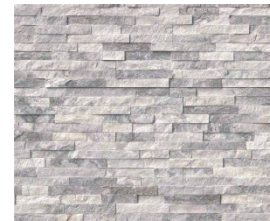

Stone Patterns

Rows

Mixed

Random

Ledgestone

Chopped Stone (colors vary)

Oklahoma

Silvermist

Austin

Ledgestone (upgrade)

Lueder Slabs (colors vary)

Gray

Tan/Buff

Ask us about availability & pricing of other premium Lueders & Façade Stone:

[Slabs Products](http://SlabsProducts.com) | [Oldcastle APG, a CRH Company](http://OldcastleAPG.com)
jewellcp.com