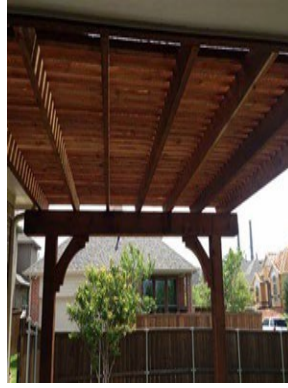

T-Bracket Plain

Boot

Decorative Ends (Traditional Styles)

Scalloped

Crescent Step

Angled

Crescent

PERGOLA OPTIONS - Treatments for Traditional & Contemporary Pergolas

- Overall Style
- Braces, Brackets & Boots
- Decorative Ends (Traditional)
- Corbels (Traditional)
- Roofs & Walls
- Stains

FlagScaping LLC
2140 E Southlake Blvd
Ste L456
Southlake, TX 76092
(817) 997-4859

Corbels (Traditional Styles)

Curved

Angled

Curved Step

Pergola Roof

Bronze

Clear

Cedar (upgrade)