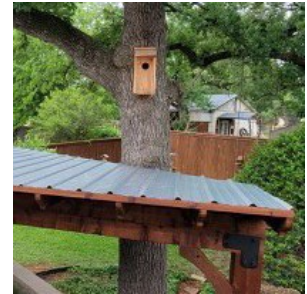

T-Bracket Plain

Boot

Decorative Ends (Traditional Styles)

Scalloped

Crescent Step

Angled

Crescent

PERGOLA OPTIONS - Treatments for Traditional & Contemporary Pergolas

Corbels (Traditional Styles)

Curved

Angled

Curved Step

Pergola Roof

Bronze

Clear

Cedar (upgrade)

Metal

Decorative/Privacy Walls

Solid & Slatted 2x2

Slatted 1x6

Slatted 2x2

Custom

PERGOLA OPTIONS - Treatments for Traditional & Contemporary Pergolas

- Overall Style
- Braces, Brackets & Boots
- Decorative Ends (Traditional)
- Corbels (Traditional)
- Roofs & Walls
- Stains