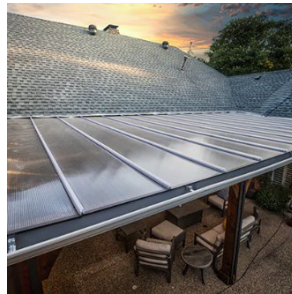

T-Bracket Plain

Boot

Decorative Ends (Traditional Styles)

Scalloped

Crescent Step

Angled

Crescent

PERGOLA OPTIONS - Treatments for Traditional & Contemporary Pergolas

Corbels (Traditional Styles)

Curved

Angled

Curved Step

Pergola Roof

Bronze

Clear

Cedar (upgrade)

Metal

Decorative/Privacy Walls

Solid & Slatted 2x2

Slatted 1x6

Slatted 2x2

Custom

PERGOLA OPTIONS - Treatments for Traditional & Contemporary Pergolas

- Overall Style
- Braces, Brackets & Boots
- Decorative Ends (Traditional)
- Corbels (Traditional)
- Roofs & Walls
- Stains