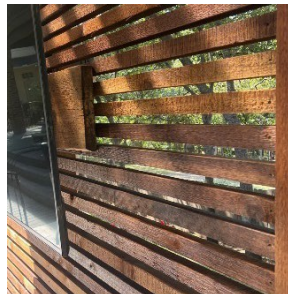

T-Bracket Plain

Boot

Decorative Ends (Traditional Styles)

Scalloped

Crescent Step

Angled

Crescent

PERGOLA OPTIONS - Treatments for Traditional & Contemporary Pergolas

Corbels (Traditional Styles)

Curved

Angled

Curved Step

Pergola Roof

Bronze

Clear

Cedar (upgrade)

Metal

Decorative/Privacy Walls

Solid & Slatted 2x2

Slatted 1x6

Slatted 2x2

Custom

PERGOLA OPTIONS - Treatments for Traditional & Contemporary Pergolas

- Overall Style
- Braces, Brackets & Boots
- Decorative Ends (Traditional)
- Corbels (Traditional)
- Roofs & Walls
- Stains