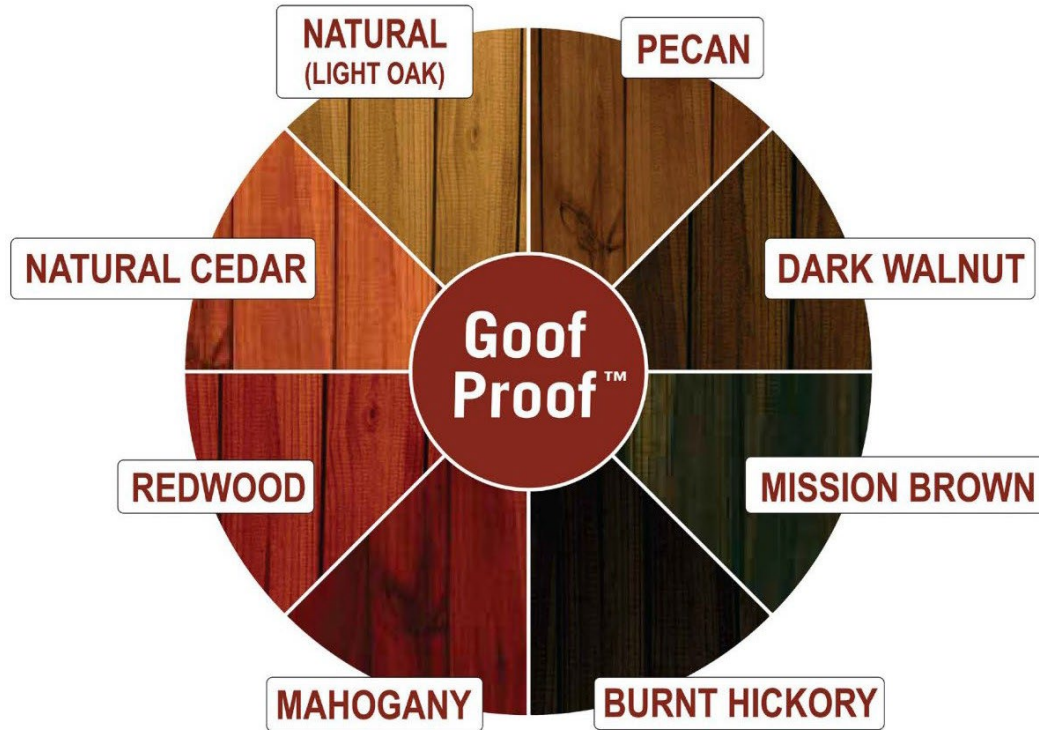

PERGOLA OPTIONS - Treatments for Traditional & Contemporary Pergolas

- Overall Style
- Braces, Brackets & Boots
- Decorative Ends (Traditional)
- Corbels (Traditional)
- Roofs & Walls
- Stains

FlagScaping LLC
2140 E Southlake Blvd
Ste L456
Southlake, TX 76092
(817) 997-4859

Cedar Stains